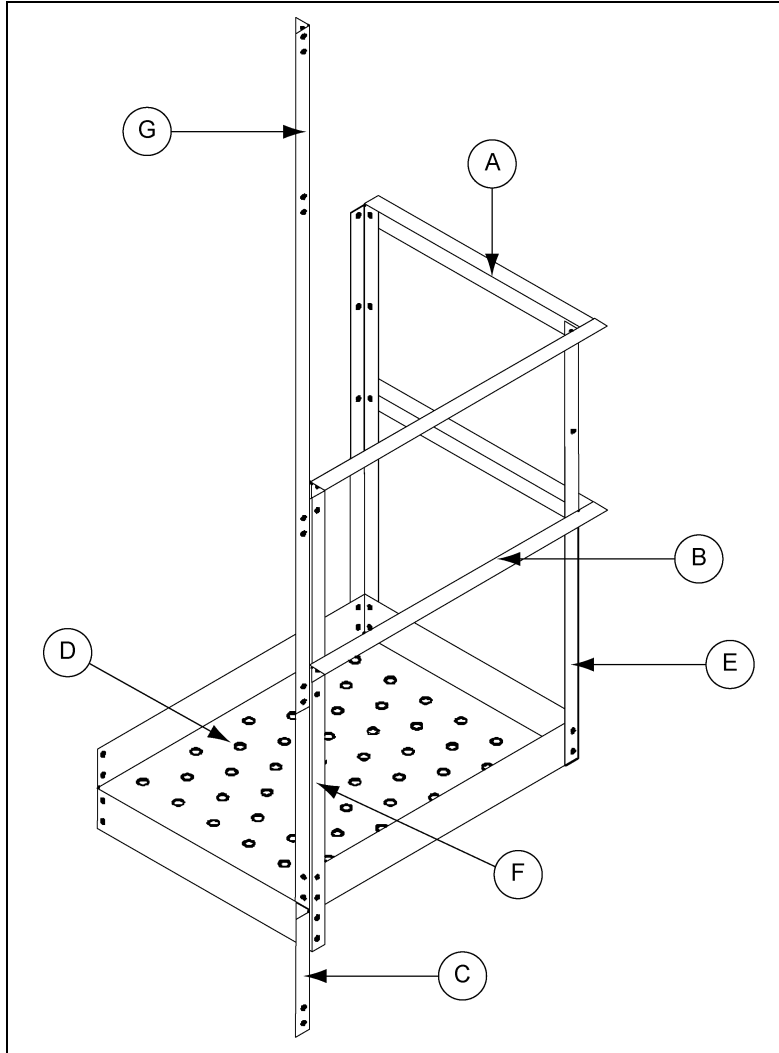

Platform and Handrail Assembly

Start by attaching the platform to the platform support using 5/16" x 1" bolts and nuts. Place all the vertical angles in place, making sure to place the vertical entrance angle to the left front corner of the platform. After all vertical angles are in place, attach front and side handrails as shown in *Figure 1*. Use 5/16" x 1" bolts and nuts in all connections.

Figure 1

Ref #	Part #	Description
A	LS-294	24-7/16" Side Handrail Angle
B	LS-295	32-1/16" Front Handrail Angle
C	LS-6776	11-5/16" Safety Cage Hoop Adapter Angle
D	LS-373	Platform

Ref #	Part #	Description
E	LS-371	42" Platform Vertical Angle (Yellow)
F	LS-6621	46" Vertical Entrance Angle (Orange)
G	LS-6775	67-1/2" Safety Cage Platform Extension Angle

Date: 01-30-14

Eave Platform Assembly Instructions

Platform Support Assembly

When starting the platform support, attach the mounting angle to the sidewall of the grain bin. [Refer to Page 1](#) for the correct holes to be used by the platform. Attach the angle using 5/16" x 1" bolts and nuts and tighten at this time. Next, bolt the support angle to the mounting angle using the proper holes. Attach the brace angle to the mounting angle as shown in [Figure 2](#). Use 5/16" x 1" bolts and nuts for all connections.