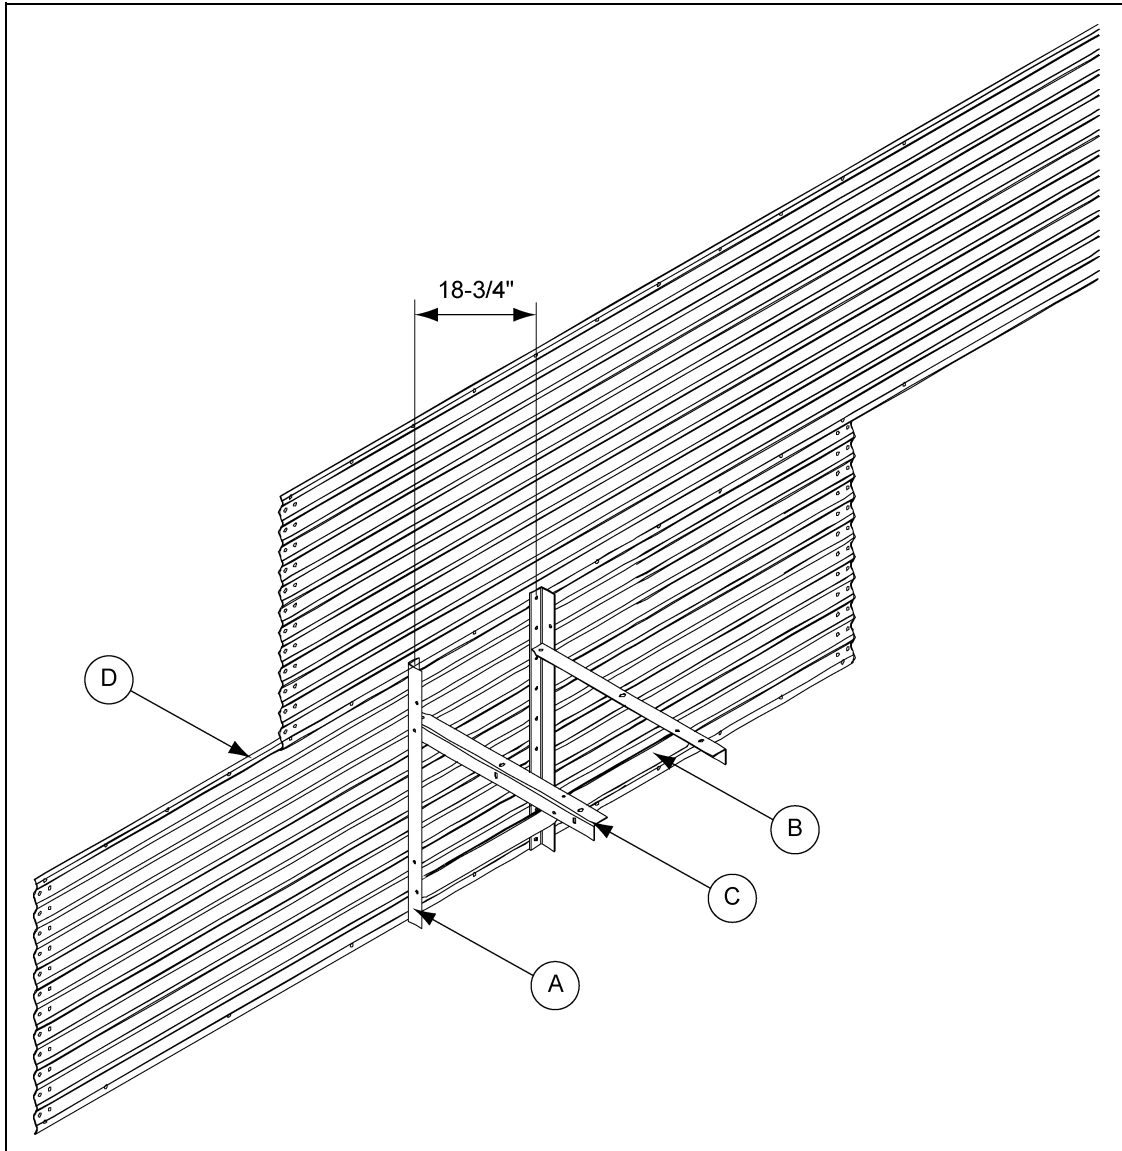

Platform and Handrail Assembly

Start by attaching the platform to the platform support using 5/16" x 1" bolts and nuts. Place all the vertical angles in place, making sure to place the vertical entrance angle to the left front corner of the platform. After all vertical angles are in place, attach front and side handrails as shown in *Figure 1*. Use 5/16" x 1" bolts and nuts in all connections.

Date: 01-30-14

Eave Platform Assembly Instructions

Platform Support Assembly

When starting the platform support, attach the mounting angle to the sidewall of the grain bin. [Refer to Page 1](#) for the correct holes to be used by the platform. Attach the angle using 5/16" x 1" bolts and nuts and tighten at this time. Next, bolt the support angle to the mounting angle using the proper holes. Attach the brace angle to the mounting angle as shown in [Figure 2](#). Use 5/16" x 1" bolts and nuts for all connections.

Figure 2

Ref #	Part #	Description
A	LS-6705	34" Platform Mounting Angle
B	LS-369	30-3/4" Brace Angle
C	LS-370	28" Support Angle
D		Horizontal Seam

Eave Platform Assembly Instructions

Ref #	Part #	Color Code	Length
1	LS-294	White	24-7/16"
2	LS-295	Black	32-1/16"
3	LS-368	Blue	35-9/16"
4	LS-369	Light Blue	30-3/4"
5	LS-370	Red	28"
6	LS-371	Yellow	42"
7	LS-372	Orange	46"
8	LS-4355	Green	33"
9	LS-5286	Fluorescent Green	36-1/2"
10	LS-6621	Pink	46"
11	LS-6623	Blue/Yellow	35-1/2"
12	LS-6624	Purple	51-5/8"
13	LS-6625	Gold	51-5/8"
14	TDP-5000	Brown	59"
15	TDP-5001	Pink/Fluorescent Green	27"
16	TDP-5002	Pink/Brown	30"
17	TDP-5003	Red/Black	36-7/8"
18	TDP-5004	Orange/Blue	26-1/2"
19	TDP-5005	Light Blue/Black	58-1/2"
20	TDP-5007	Orange/Black	50-5/8"
21	TDP-5008	White/Black	58"
22	TDP-5008N	Fluorescent Green/Black	58"
23	TDP-5009	Yellow/Black	43-1/2"
24	TDP-5011	Red/Blue	29-3/4"