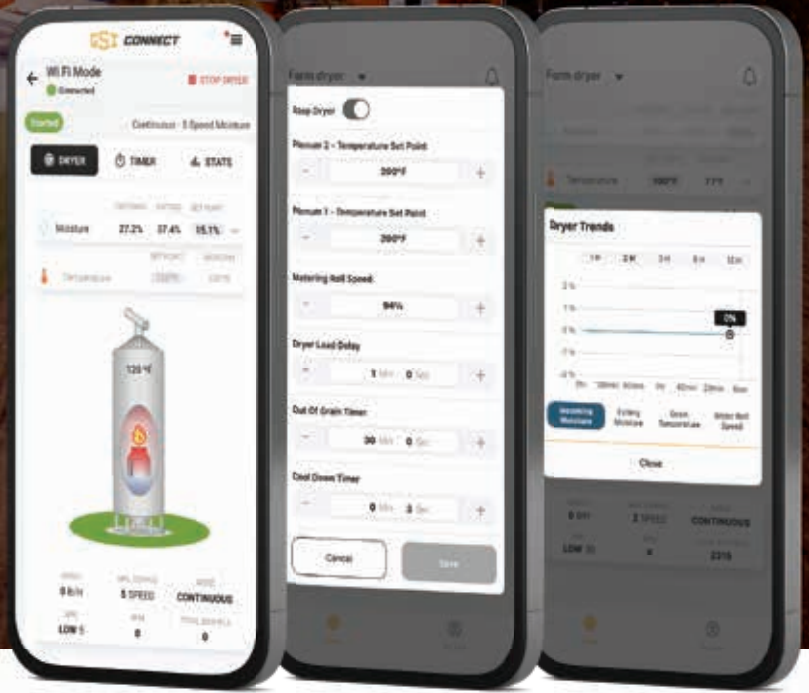

Monitor remotely

See the status, adjust set points, change unload speeds, monitor performance, and more from anywhere.

Reduce Downtime

Get alerted to errors or stoppages to quickly address potential issues.

Optimize Performance

Save time and money with remote diagnostics to keep your dryer its best.

Maximize Profit

Take control this harvest and get more from what you worked hard to produce.

BE THERE WITHOUT BEING THERE.

Know if your dryer is running or stopped. See moisture, temperature and adjust the set points. Stop your dryer, change unload speeds, and get performance data right from the app. GSI Connect even alerts you to errors or stoppages to reduce downtime and maximize profit.

READY TO CONNECT?

Getting started is simple. Talk with your GSI dealer to get a Connect-ready GSI dryer on your farm or upgrade your current GSI dryer with Vision Controller.

Upgrade Your Vision Controller